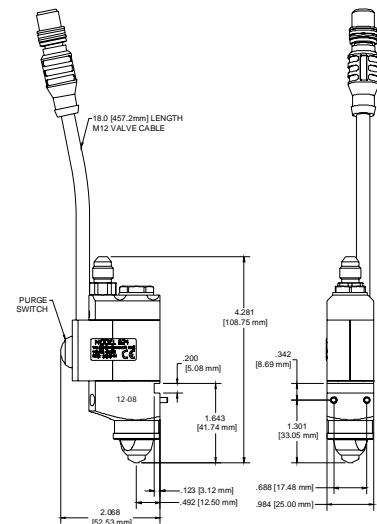

REPAIR KITS

REPAIR KIT (VITON) - 712XX012
 REPAIR KIT (EP) - 712XX013

REPAIR KITS INCLUDE:

- O-RINGS
- SPRING
- MOUNTING SCREWS

STROKE ADJUSTMENT

THE STROKE ADJUSTMENT FINE-TUNES PLUNGER MOTION IN THE VALVE. THE STANDARD SETTING IS TO TIGHTEN THE ADJUSTMENT KNOB COMPLETELY, AND THEN LOOSEN IT 1/2 ROTATION.

524EZR STANDARD VALVE

524EZR STANDARD VALVE

524EZR LOW-RESTRICTION VALVE

524EZR LOW-RESTRICTION VALVE

VALCO MELTON™
524 EZR/EZR Valve

CAUTION!

Before installing the adjustable backstop (4), open the stroke adjustment knob fully. During reassembly, the backstop (4 or 5), and the adapter assembly (14 or 17), must be tightened into the valve sub-assembly (7) completely.