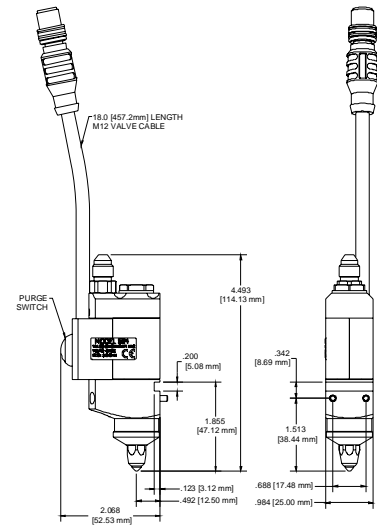

REPAIR KITS

REPAIR KIT (VITON) - 712XX012
 REPAIR KIT (EP) - 712XX013

REPAIR KITS INCLUDE:

- O-RINGS
- SPRING
- MOUNTING SCREWS

STROKE ADJUSTMENT

THE STROKE ADJUSTMENT FINE-TUNES PLUNGER MOTION IN THE VALVE. THE STANDARD SETTING IS TO TIGHTEN THE ADJUSTMENT KNOB COMPLETELY, AND THEN LOOSEN IT 1/2 ROTATION.

524EZR STANDARD VALVE

524EZR STANDARD VALVE

524EZR LOW-RESTRICTION VALVE

524EZR LOW-RESTRICTION VALVE

VALCO MELTON™
524 EZR/EZR Valve

CAUTION!

Before installing the adjustable backstop (4), open the stroke adjustment knob fully. During reassembly, the backstop (4 or 5), and the adapter assembly (14 or 17), must be tightened into the valve sub-assembly (7) completely.