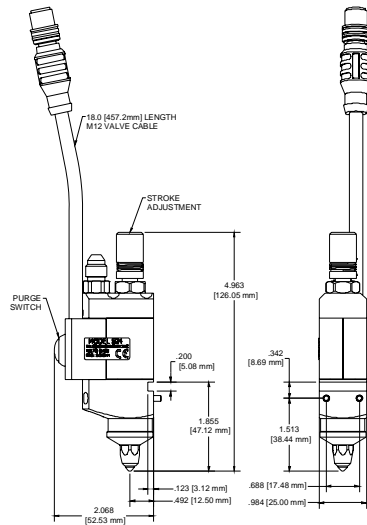

REPAIR KITS

REPAIR KIT (VITON) - 712XX012
 REPAIR KIT (EP) - 712XX013

REPAIR KITS INCLUDE:

- O-RINGS
- SPRING
- MOUNTING SCREWS

STROKE ADJUSTMENT

THE STROKE ADJUSTMENT FINE-TUNES PLUNGER MOTION IN THE VALVE. THE STANDARD SETTING IS TO TIGHTEN THE ADJUSTMENT KNOB COMPLETELY, AND THEN LOOSEN IT 1/2 ROTATION.

524EZR STANDARD VALVE

524EZR STANDARD VALVE

524EZR LOW-RESTRICTION VALVE

524EZR LOW-RESTRICTION VALVE

VALCO MELTON™
524 EZR/EZR Valve

CAUTION!

Before installing the adjustable backstop (4), open the stroke adjustment knob fully. During reassembly, the backstop (4 or 5), and the adapter assembly (14 or 17), must be tightened into the valve sub-assembly (7) completely.