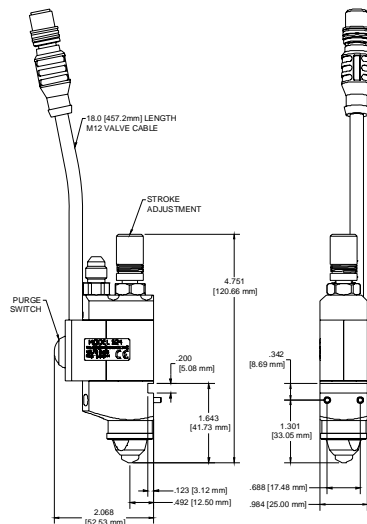

REPAIR KITS

REPAIR KIT (VITON) - 712XX012
 REPAIR KIT (EP) - 712XX013

REPAIR KITS INCLUDE:

- O-RINGS
- SPRING
- MOUNTING SCREWS

STROKE ADJUSTMENT

THE STROKE ADJUSTMENT FINE-TUNES PLUNGER MOTION IN THE VALVE. THE STANDARD SETTING IS TO TIGHTEN THE ADJUSTMENT KNOB COMPLETELY, AND THEN LOOSEN IT 1/2 ROTATION.

524EZR STANDARD VALVE

524EZR STANDARD VALVE

524EZR LOW-RESTRICTION VALVE

524EZR LOW-RESTRICTION VALVE

VALCO MELTON™
524 EZR/EZR Valve

CAUTION!

Before installing the adjustable backstop (4), open the stroke adjustment knob fully. During reassembly, the backstop (4 or 5), and the adapter assembly (14 or 17), must be tightened into the valve sub-assembly (7) completely.