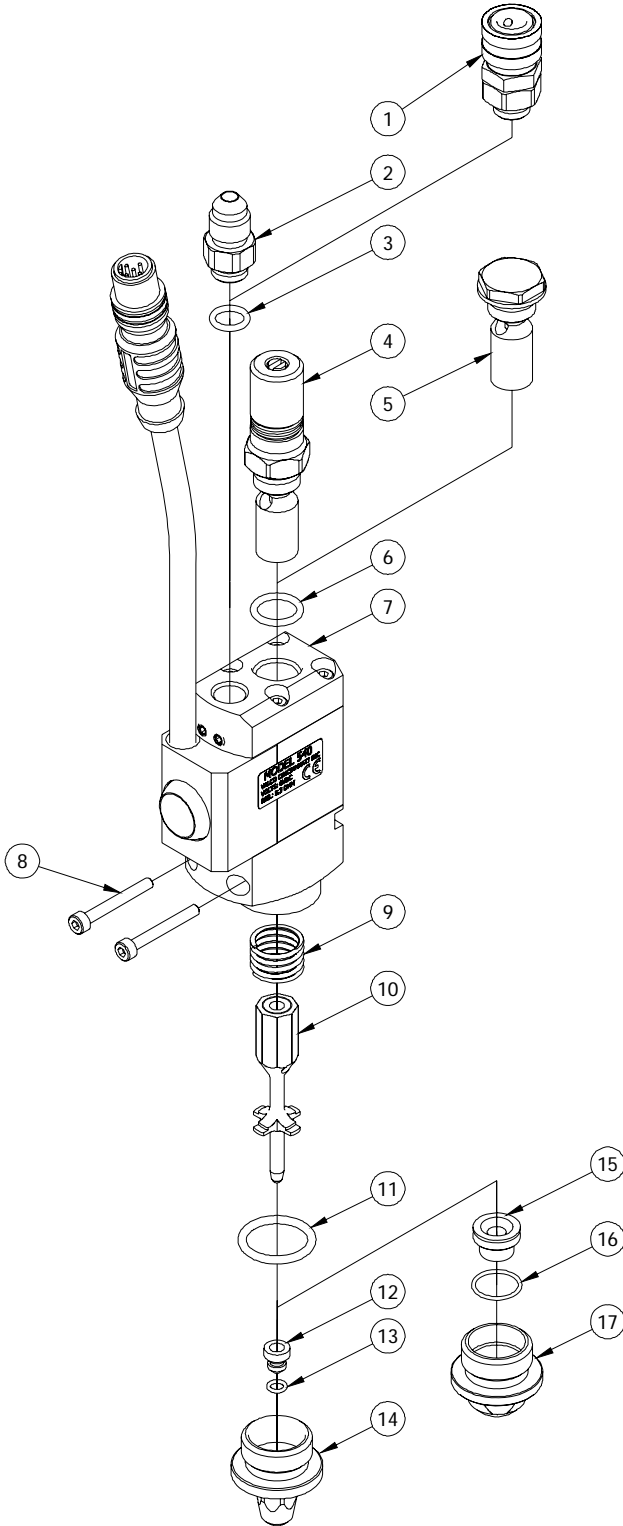

524EZR STANDARD VALVE

524EZR STANDARD VALVE

524EZR LOW-RESTRICTION VALVE

524EZR LOW-RESTRICTION VALVE

VALCO MELTON™
524 EZR/EZR Valve

CAUTION!

Before installing the adjustable backstop (4), open the stroke adjustment knob fully. During reassembly, the backstop (4 or 5), and the adapter assembly (14 or 17), must be tightened into the valve sub-assembly (7) completely.