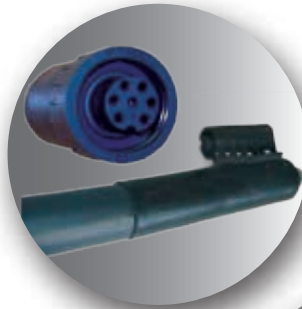

HOT MELT HOSES

Engineered for Durability and Longevity

As a world leader in adhesive application engineering, Valco Melton is able to offer a larger range of hot melt hoses with improved market standard adaptability. Valco Melton hoses are the ideal solution for quality hot melt transport and optimal benefits.

Washdown hoses option available with specialty fittings and rubber covers

Spring accessory and corrugated covers improve hose protection

Dual RTD Hot Melt Hoses

Convertible connectors go from Straight to 90 degrees for easy connections

An ample range of diameters and lengths:

- \varnothing 6mm, \varnothing 8mm, \varnothing 10 mm, \varnothing 12 mm, \varnothing 16 mm
- Up to 26 m length

Electrical connections are compatible with market standards

Hoses available with harding connectors

- Valco Melton manufactures hot melt hoses using top of the line market components that are 100% mechanically and electronically interchangeable
- Hot Melt Hoses are temperature sensed by Ni-120 or PT-100 RTD
- Accessories include brackets, fittings, hose protectors, corrugated and braided covers
- Valco Melton hoses are CE certified