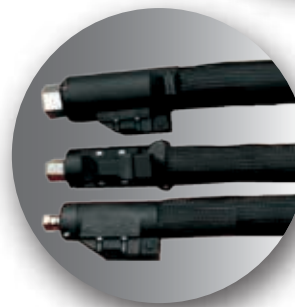

HOT MELT HOSES

Engineered for Durability and Longevity

As a world leader in adhesive application engineering, Valco Melton is able to offer a larger range of hot melt hoses with improved market standard adaptability. Valco Melton hoses are the ideal solution for quality hot melt transport and optimal benefits.

Washdown hoses option available with specialty fittings and rubber covers

Spring accessory and corrugated covers improve hose protection

Dual RTD Hot Melt Hoses

Convertible connectors go from Straight to 90 degrees for easy connections

An ample range of diameters and lengths:

- \varnothing 6mm, \varnothing 8mm, \varnothing 10 mm, \varnothing 12 mm, \varnothing 16 mm
- Up to 26 m length

Electrical connections are compatible with market standards

Hoses available with harding connectors

- Valco Melton manufactures hot melt hoses using top of the line market components that are 100% mechanically and electronically interchangeable
- Hot Melt Hoses are temperature sensed by Ni-120 or PT-100 RTD
- Accessories include brackets, fittings, hose protectors, corrugated and braided covers
- Valco Melton hoses are CE certified