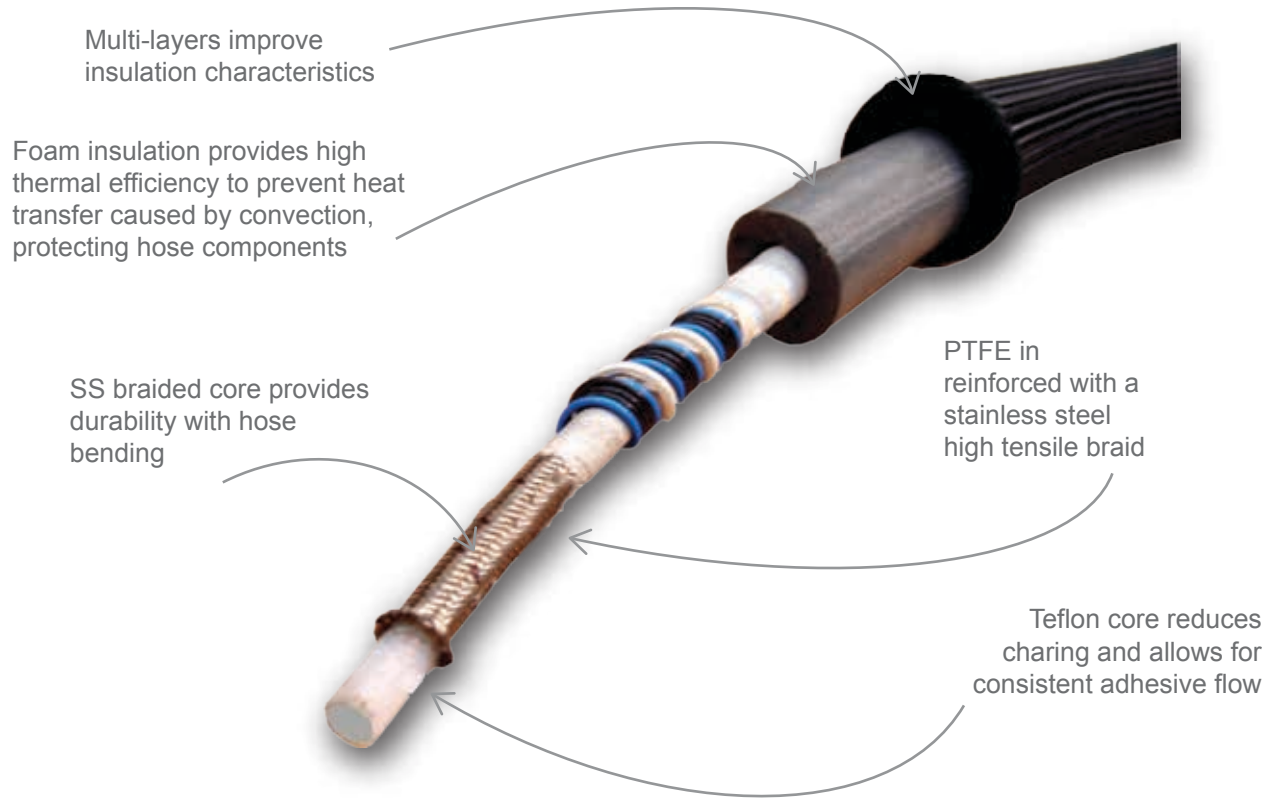

HOT MELT HOSES

Engineered for Durability and Longevity

As a world leader in adhesive application engineering, Valco Melton is able to offer a larger range of hot melt hoses with improved market standard adaptability. Valco Melton hoses are the ideal solution for quality hot melt transport and optimal benefits.

Washdown hoses option available with specialty fittings and rubber covers

Spring accessory and corrugated covers improve hose protection

Dual RTD Hot Melt Hoses

Convertible connectors go from Straight to 90 degrees for easy connections

An ample range of diameters and lengths:

- \varnothing 6mm, \varnothing 8mm, \varnothing 10 mm, \varnothing 12 mm, \varnothing 16 mm
- Up to 26 m length

Electrical connections are compatible with market standards

Hoses available with harding connectors

- Valco Melton manufactures hot melt hoses using top of the line market components that are 100% mechanically and electronically interchangeable
- Hot Melt Hoses are temperature sensed by Ni-120 or PT-100 RTD
- Accessories include brackets, fittings, hose protectors, corrugated and braided covers
- Valco Melton hoses are CE certified